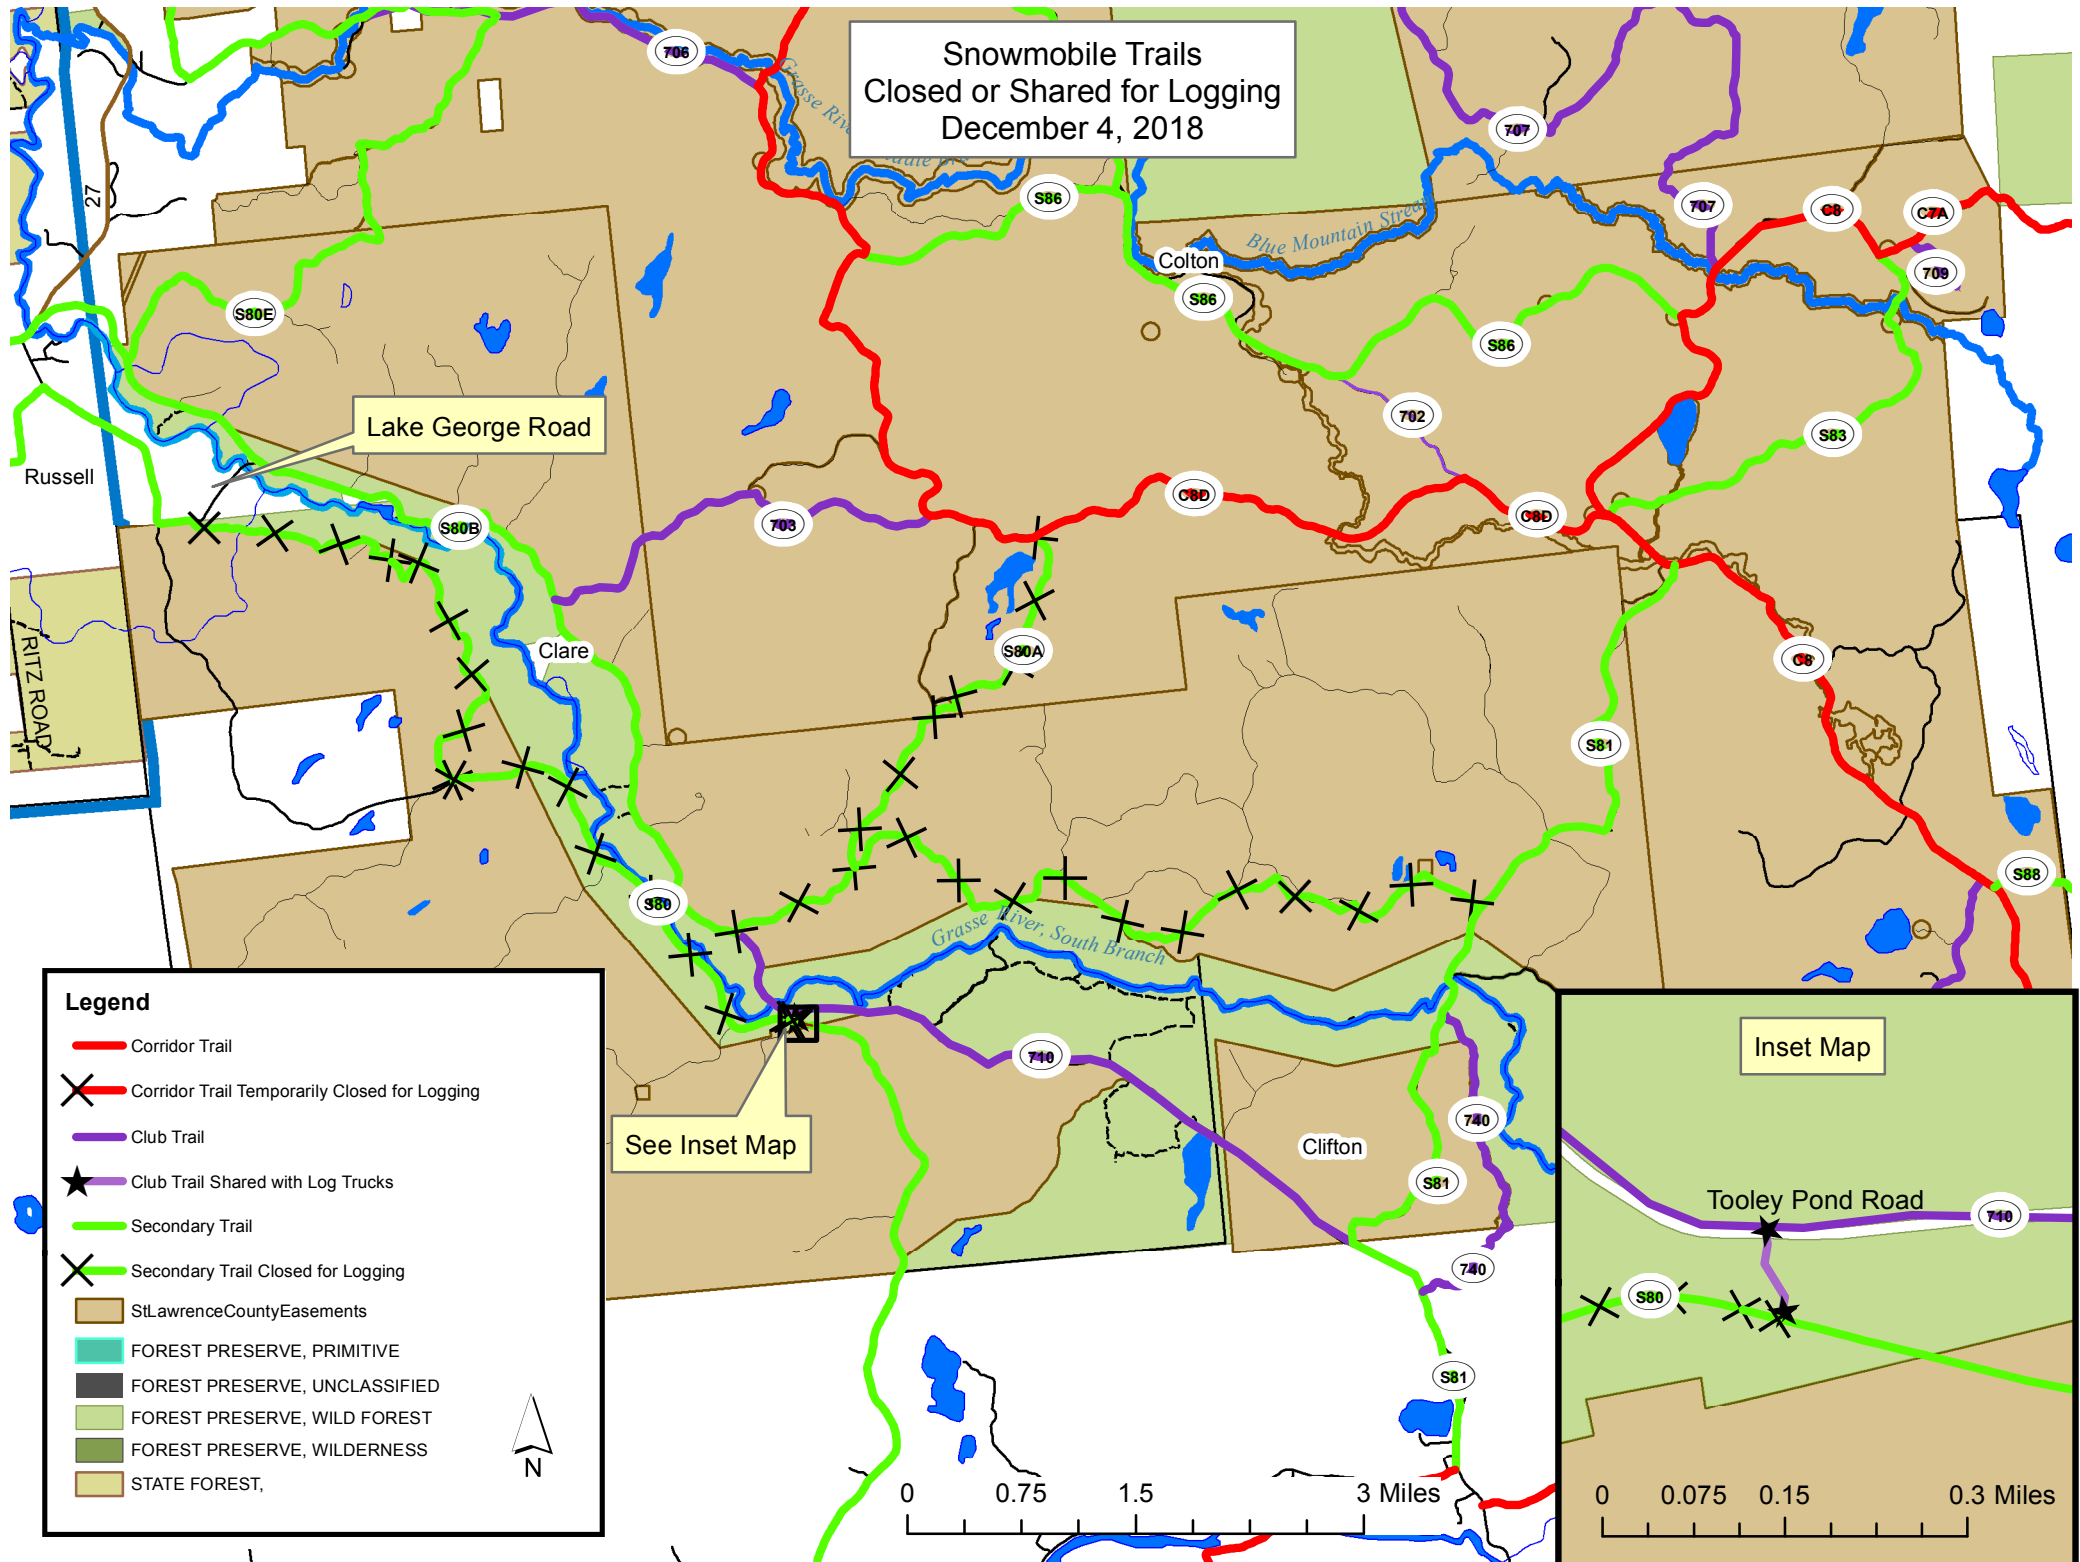

Snowmobile Trails
Closed or Shared for Logging
December 4, 2018

Legend

- Corridor Trail
- X Corridor Trail Temporarily Closed for Logging
- Club Trail
- ★ Club Trail Shared with Log Trucks
- Secondary Trail
- X Secondary Trail Closed for Logging
- St. Lawrence County Easements
- FOREST PRESERVE, PRIMITIVE
- FOREST PRESERVE, UNCLASSIFIED
- FOREST PRESERVE, WILD FOREST
- FOREST PRESERVE, WILDERNESS
- STATE FOREST,